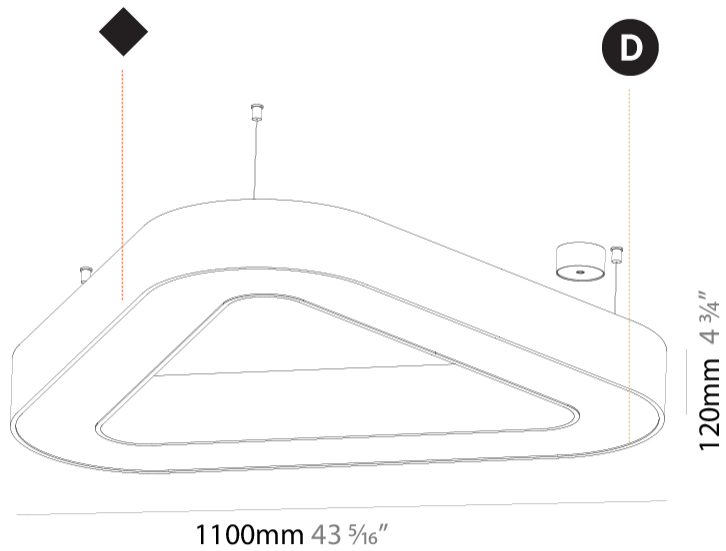

GENERAL

Series: Victory
Partner: Prolicht
Division: Architectural
Installation: Suspension
Product Type: Pendant
Mounting Location: Ceiling
Light Distribution: Direct

PHYSICAL

Shape: Abstract
Length (mm): 1100
Length (in): 43 ⁵/₁₆"
Width (mm): 1100
Width (in): 43 ⁵/₁₆"
Height (mm): 120
Height (in): 4 ³/₄"
Max. Overall Height (mm): 2120
Max. Overall Height (in): 83 ⁷/₁₆"
Weight (kg): 10.561
Weight (lbs): 23.23
Diffuser: [PMMA - Opal or Micro-Prism](#)
Fixture Finish: [SSR / BKV / CWI / CRY / HAB / UFT / ITA / RUA / FTG / MYG / LOD / PUS / FRO / FUP / KIA / POP / BLS / SPG / MEY / GOH / CHC / COM / ABZ / JAG / OBR / MOS / ROR](#)
Fixture Material: [PMMA / Aluminum](#)

ELECTRICAL

Lamp Type: LED (Zhaga Standard)
Input Wattage (W): 45
Total Output Wattage (W): 36 / 28.8 (3500K)
Dimming: [Non-Dimming / Phase Dimming (120Vac only) / 0-10V Dimming](#)
Driver Included: Yes
Driver Location: Integrated
Driver Type: Constant Current - 120 / 277Vac
Driver Class: Class 2
Input Voltage (V): 120 - 277
Constant Current (MA): 350 / 900 (3500K)

LED

[Color Temperature (°K): 3000 / 3500 / 4000](#)
Max. Delivered Lumen (lm): 4150 / 4302 / 43390
CRI: >80 CRI
Efficiency (%): 0.65
Lamp Life (hrs): 50000

OPTICAL

RATINGS AND CERTIFICATIONS

Certified By: Certified for North American Standards
IP rating: IP20