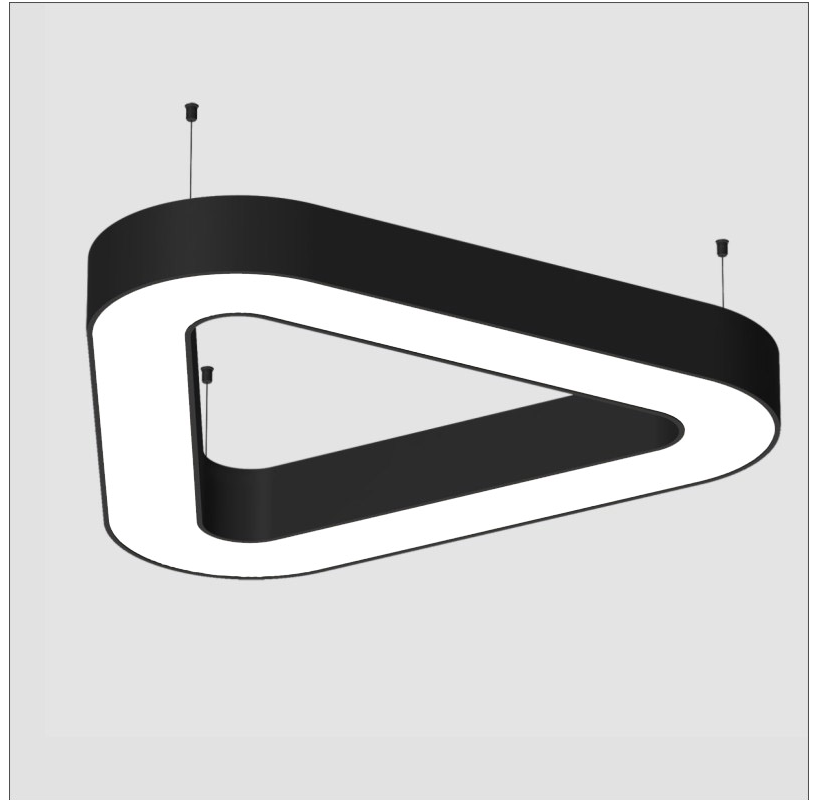

GENERAL

Series: Victory
Partner: Prolicht
Division: Architectural
Installation: Suspension
Product Type: Pendant
Mounting Location: Ceiling
Light Distribution: Direct

PHYSICAL

Shape: Abstract
Length (mm): 1100
Length (in): 43 ⁵/₁₆"
Width (mm): 1100
Width (in): 43 ⁵/₁₆"
Height (mm): 120
Height (in): 4 ³/₄"
Max. Overall Height (mm): 2120
Max. Overall Height (in): 83 ⁷/₁₆"
Weight (kg): 10.561
Weight (lbs): 23.23
Diffuser: [PMMA - Opal or Micro-Prism](#)
Fixture Finish: [SSR / BKV / CWI / CRY / HAB / UFT / ITA / RUA / FTG / MYG / LOD / PUS / FRO / FUP / KIA / POP / BLS / SPG / MEY / GOH / CHC / COM / ABZ / JAG / OBR / MOS / ROR](#)
Fixture Material: [PMMA / Aluminum](#)

ELECTRICAL

Lamp Type: LED (Zhaga Standard)
Input Wattage (W): 45
Total Output Wattage (W): 36 / 28.8 (3500K)
Dimming: [Non-Dimming / Phase Dimming (120Vac only) / 0-10V Dimming](#)
Driver Included: Yes
Driver Location: Integrated
Driver Type: Constant Current - 120 / 277Vac
Driver Class: Class 2
Input Voltage (V): 120 - 277
Constant Current (MA): 350 / 900 (3500K)

LED

[Color Temperature (°K): 3000 / 3500 / 4000](#)
Max. Delivered Lumen (lm): 4150 / 4302 / 43390
CRI: >80 CRI
Efficiency (%): 0.65
Lamp Life (hrs): 50000

OPTICAL

RATINGS AND CERTIFICATIONS

Certified By: Certified for North American Standards
IP rating: IP20